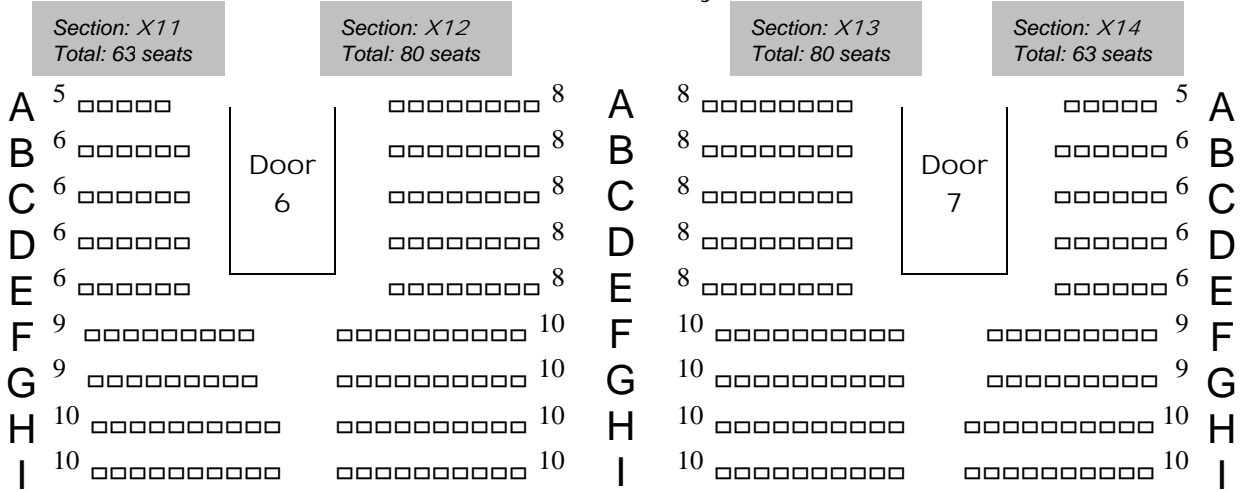

Stage (Front of House)

First Balcony

Second Balcony

Sections: X7 - X18
Total: 697 seats

Sections: X1 - X18
Total: 1942 seats

Main Auditorium Seating Chart:

Mezzanine & Balconies