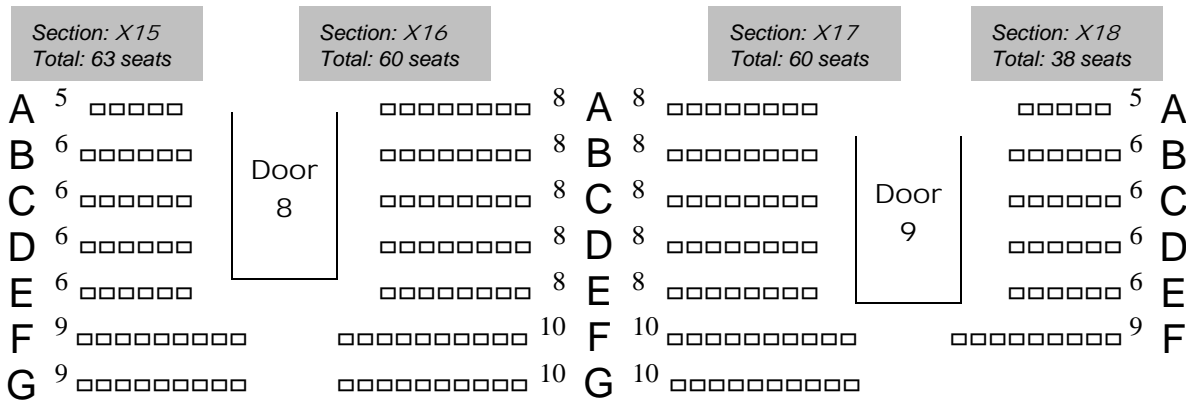

Stage (Front of House)

First Balcony

Second Balcony

Sections: X7 - X18
Total: 697 seats

Sections: X1 - X18
Total: 1942 seats

Main Auditorium Seating Chart:

Mezzanine & Balconies